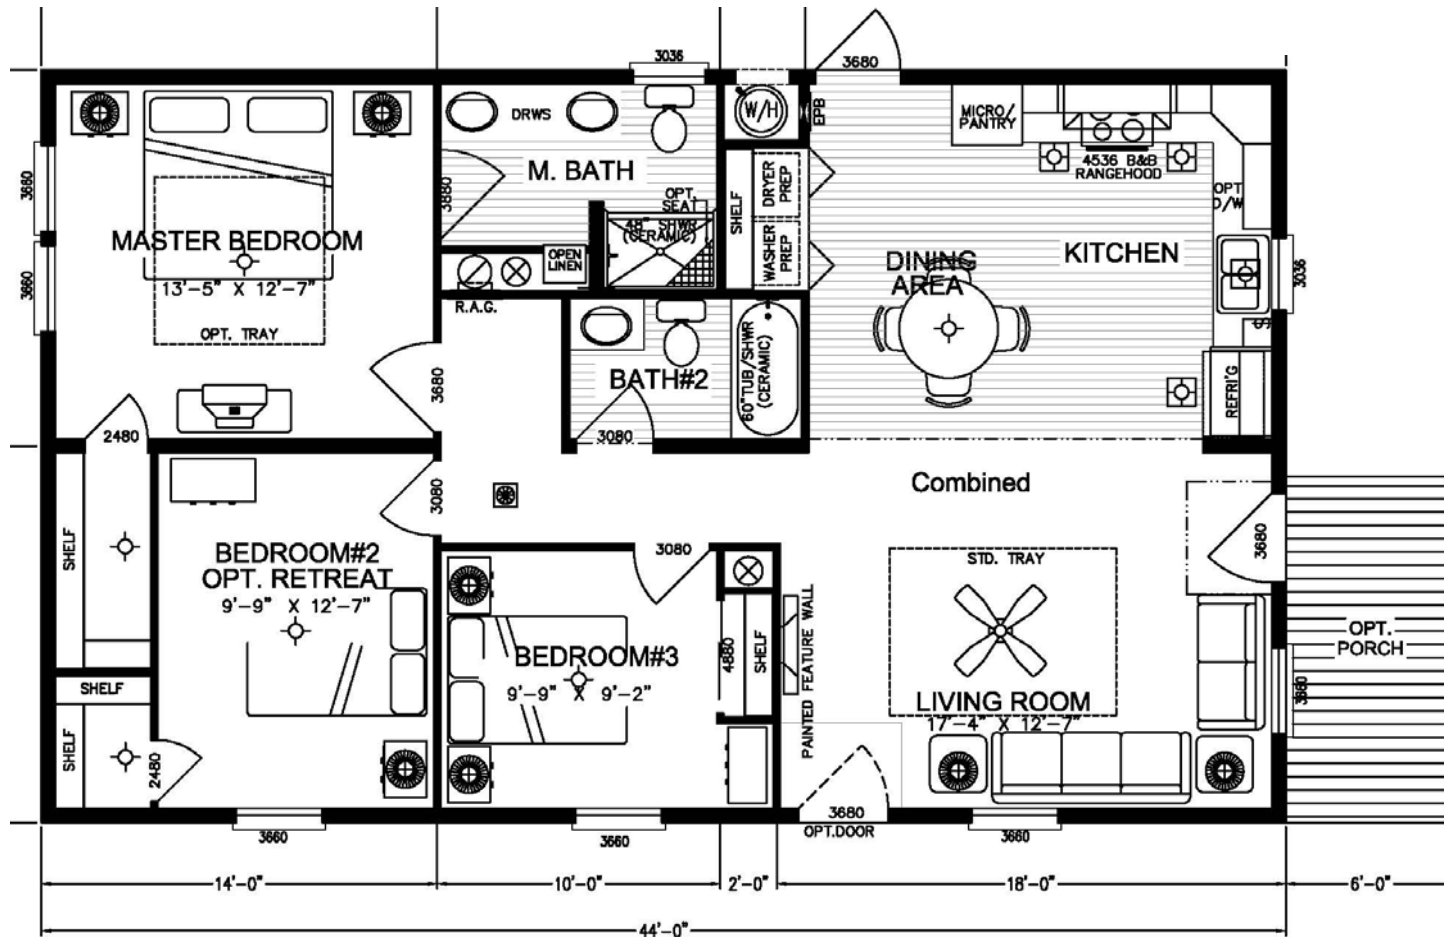

©Copyright Palm Harbor Homes, Inc. All Rights Reserved

Because Palm Harbor Homes has a continuous product updating and improvement process, specifications are subject to change without notice or obligation. Likewise, the floor plan shown is representative only and may vary from the actual home. Square footage calculations are based on nominal widths and all room dimensions are approximate subject to industry standards. R-values may vary in compressed areas

**Model # P3446J – Masterpiece Series**

Size 26.8' x 44'

Approx. Sq Ft. A/C 1173; Gross 1247

Widths shown are actual floor size. Does not include overhangs..

Plant City, Florida 1-800-729-4363

[www.palmharbor.com](http://www.palmharbor.com)